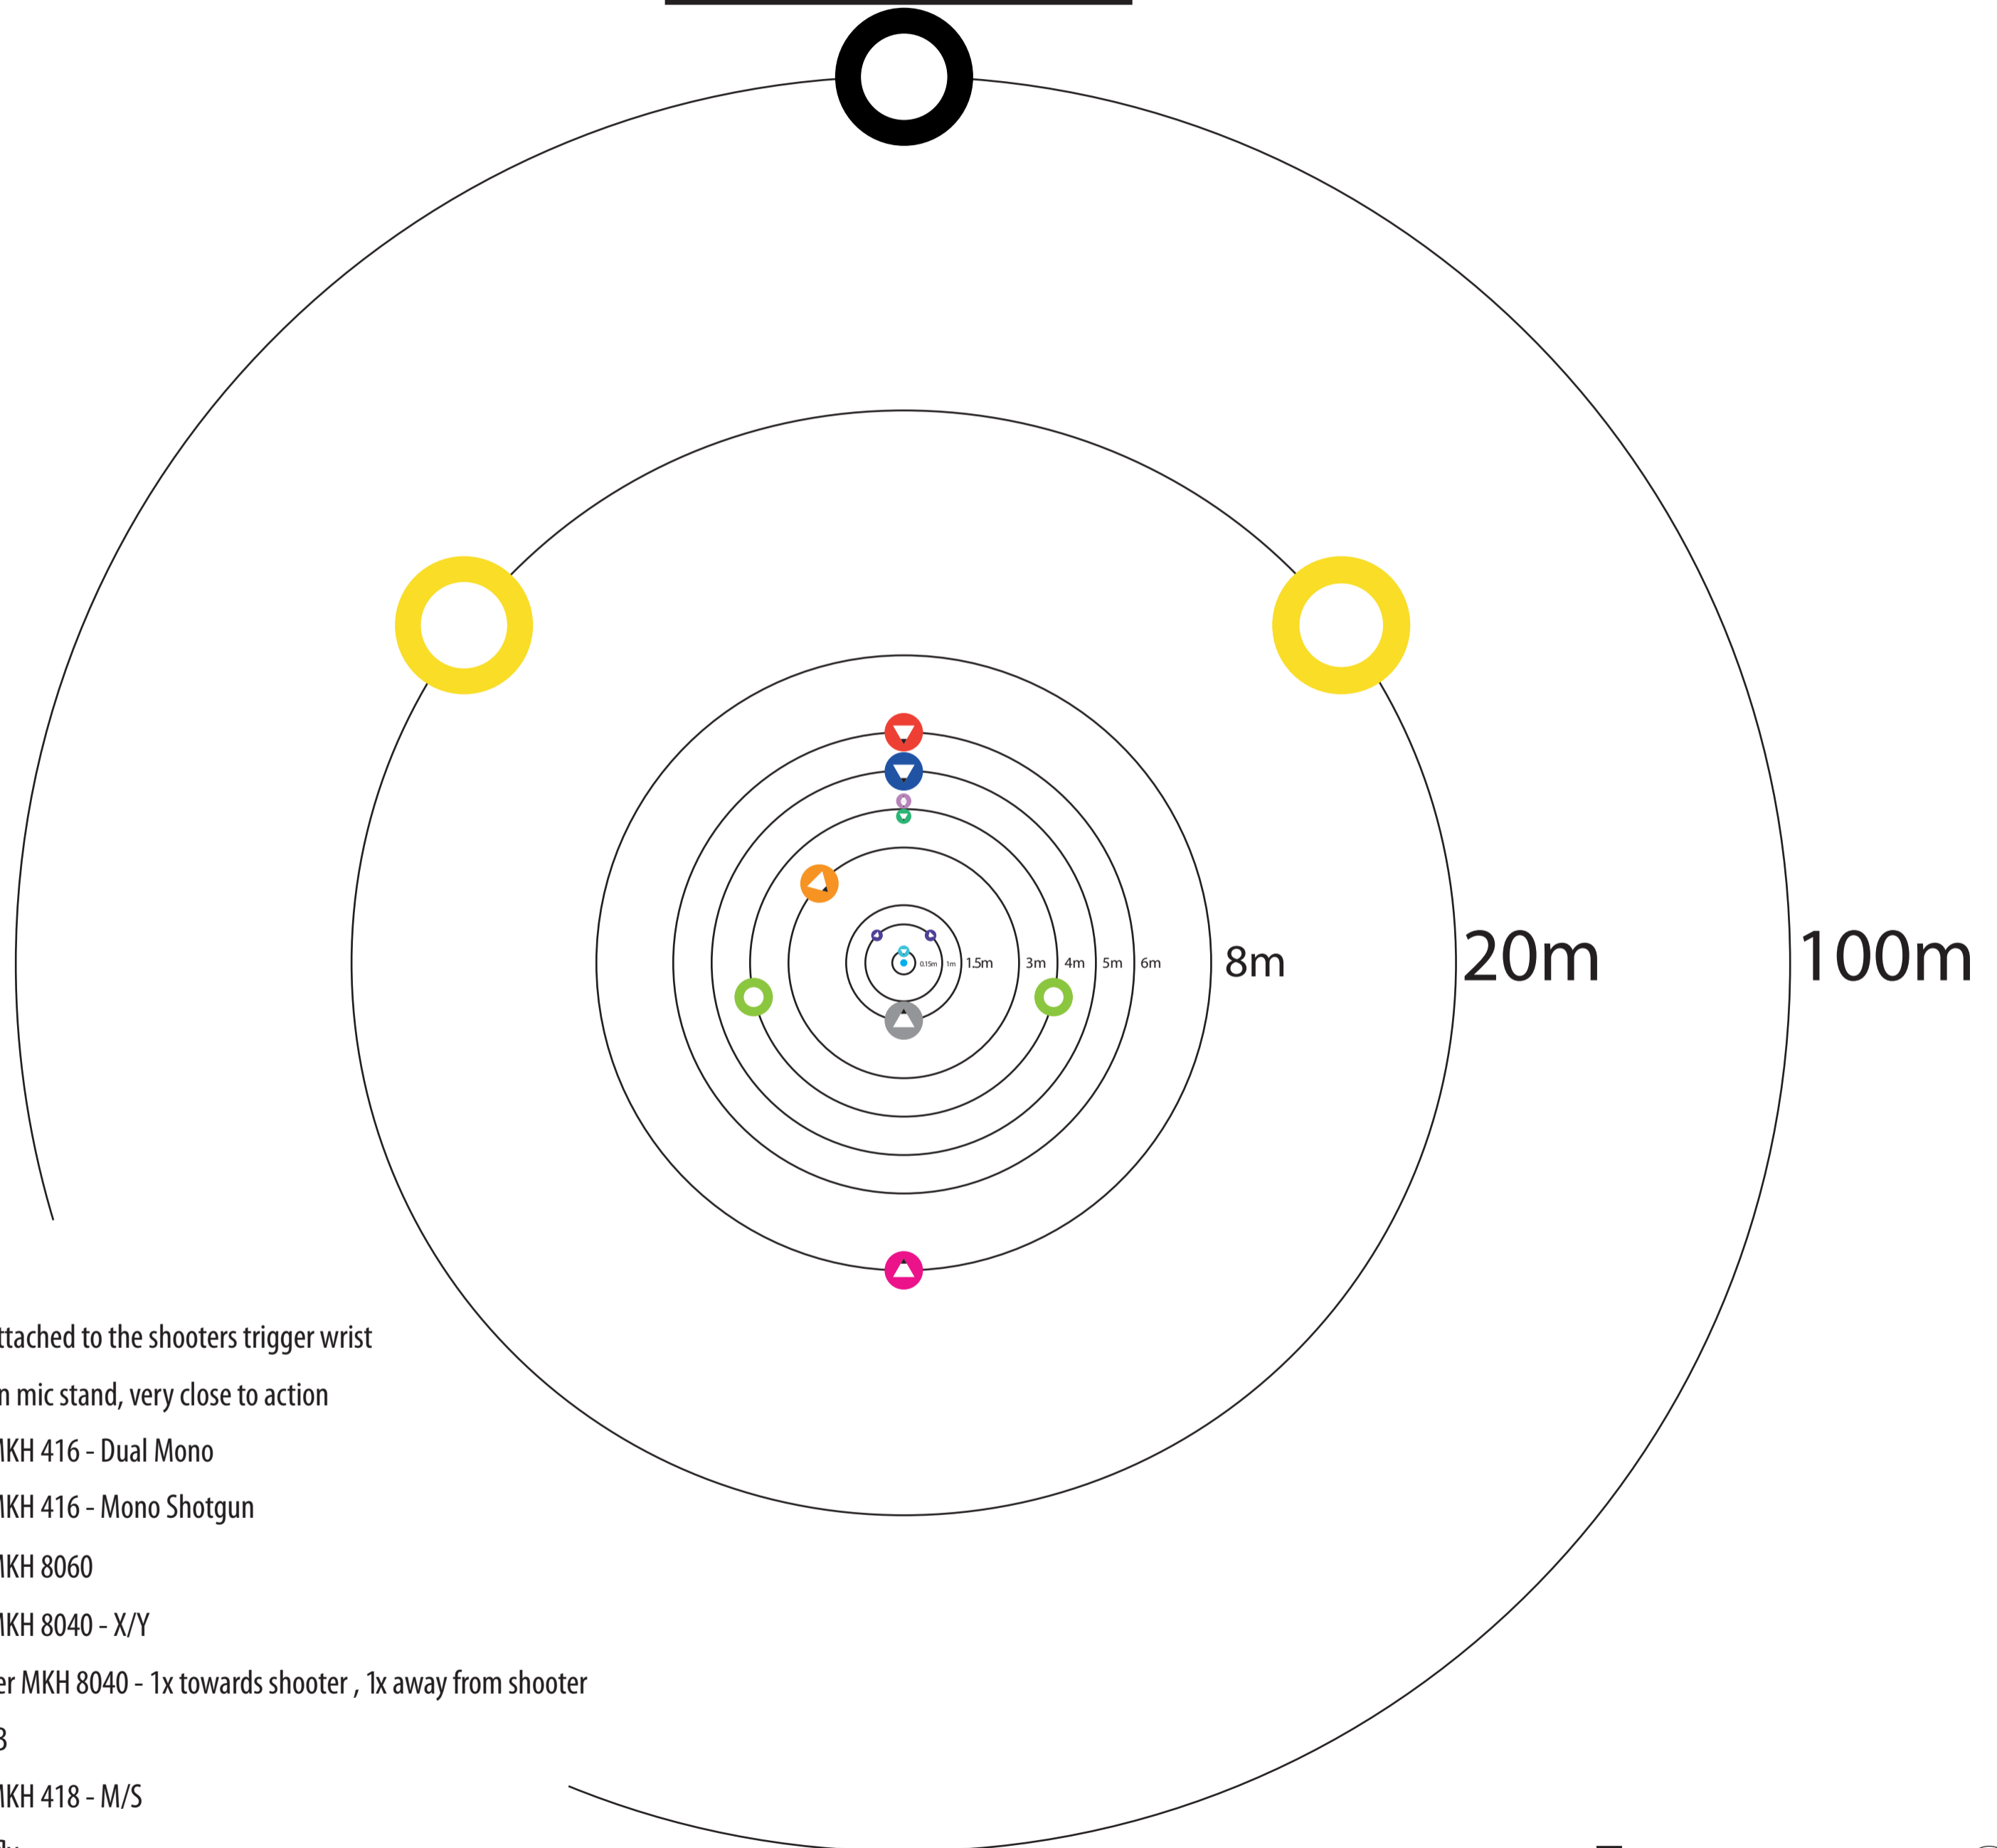

SILENCERS

FEATURING SILENCERCO SUPPRESSORS

18ch MIC SETUP

TARGET

- DPA 4080 - attached to the shooters trigger wrist
- DPA 4061 - on mic stand, very close to action
- Sennheiser MKH 416 - Dual Mono
- Sennheiser MKH 416 - Mono Shotgun
- Sennheiser MKH 8060
- Sennheiser MKH 8040 - X/Y
- 2 x Sennheiser MKH 8040 - 1x towards shooter , 1x away from shooter
- DPA 4007 A/B
- Sennheiser MKH 418 - M/S
- Blue Dragonfly
- Sennheiser MKH 8030/8050 - MS
- AKG C414 - A/B
- Neumann KU 100